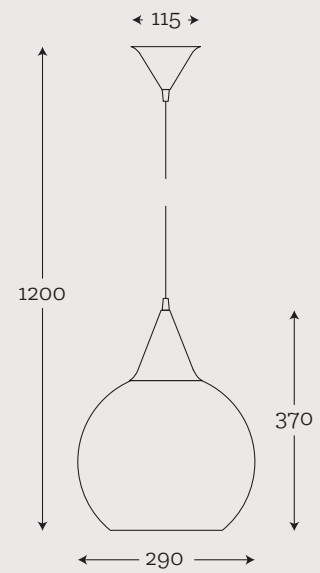

REUNION

Transparent
30-1003001

Material: hand-blown glass, brass
Maximum bulb wattage: 60W, 1 × E27

types of metal finish