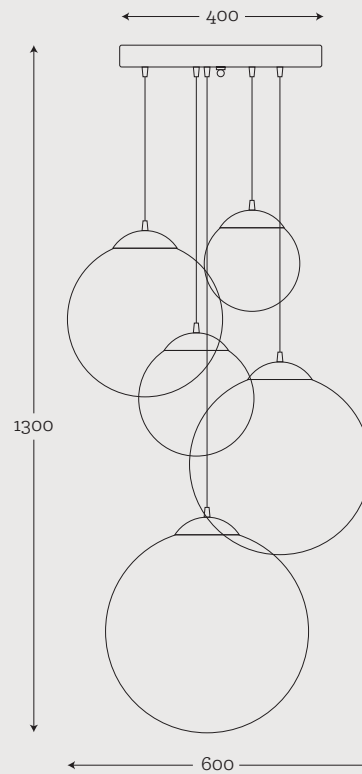

Details do matter.

PENDANT LAMPS

MUNA

Set of 5 Glass balls
26-5001001

Material: hand-blown glass, stainless steel

Maximum bulb wattage: 40W, 5 × E27

types of metal finish

BACAN

Available colors

Set of 6 Glass balls 27-6991001

Material: hand-blown glass, stainless steel

Maximum bulb wattage:

40W – 3 × E27, 25W – 3 × E14

types of metal finish

ARRAN

Optic Baltic Green
23-1404001

Material: hand-blown glass, copper
Maximum bulb wattage: 40W, 1 × E27

types of metal finish

ARRAN

Optic Gray
23-1414001

Material: hand-blown glass, copper
Maximum bulb wattage: 40W, 1 × E27

types of metal finish