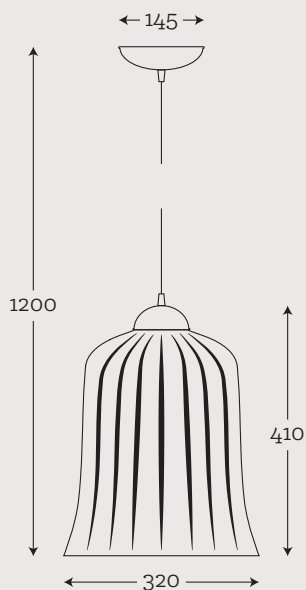

Material: hand-blown glass, copper
Maximum bulb wattage: 40W, 1 × E27

types of metal finish

ARRAN

Optic Gray
23-1414001

Material: hand-blown glass, copper
Maximum bulb wattage: 40W, 1 × E27

types of metal finish

SUMBA

Transparent
21-1001001

Material: hand-blown glass, stainless steel
Maximum bulb wattage: 60W, 1 × E27

types of metal finish

SAMMAR

Transparent optic
22-122001

Material: hand-blown glass, old brass
Maximum bulb wattage: 60W, 1 × E27