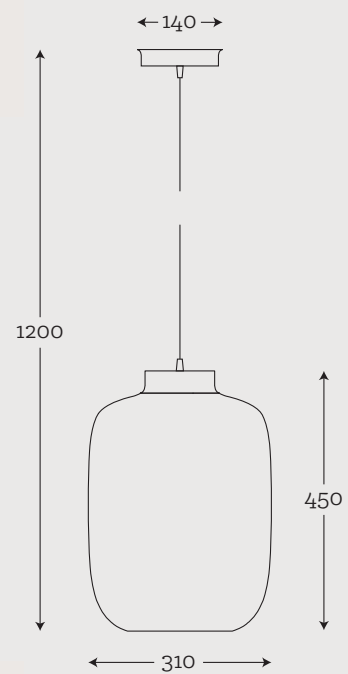

Material: hand-blown glass, copper
Maximum bulb wattage: 40W, 1 × E27

types of metal finish

ARRAN

Optic Gray
23-1414001

Material: hand-blown glass, copper
Maximum bulb wattage: 40W, 1 × E27

types of metal finish

types of metal finish

LAUT

Gray
29-1101001

Material: hand-blown glass, stainless steel
Maximum bulb wattage: 60W, 1 × E27

types of metal finish

LAUT

Olive
29-1431001

Material: hand-blown glass, stainless steel
Maximum bulb wattage: 60W, 1 × E27