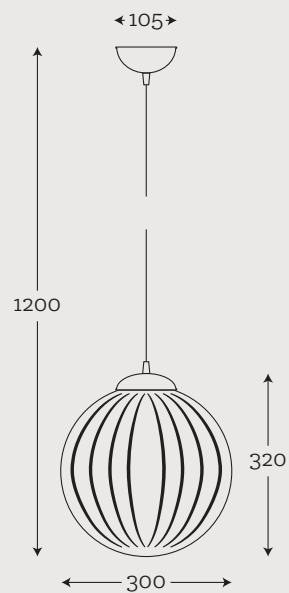

Available colors

Set of 6 Glass balls 27-6991001

Material: hand-blown glass, stainless steel

Maximum bulb wattage:

40W – 3 × E27, 25W – 3 × E14

types of metal finish

ARRAN

Optic Baltic Green
23-1404001

Material: hand-blown glass, copper
Maximum bulb wattage: 40W, 1 × E27

types of metal finish

ARRAN

Optic Gray
23-1414001

Material: hand-blown glass, copper
Maximum bulb wattage: 40W, 1 × E27

types of metal finish