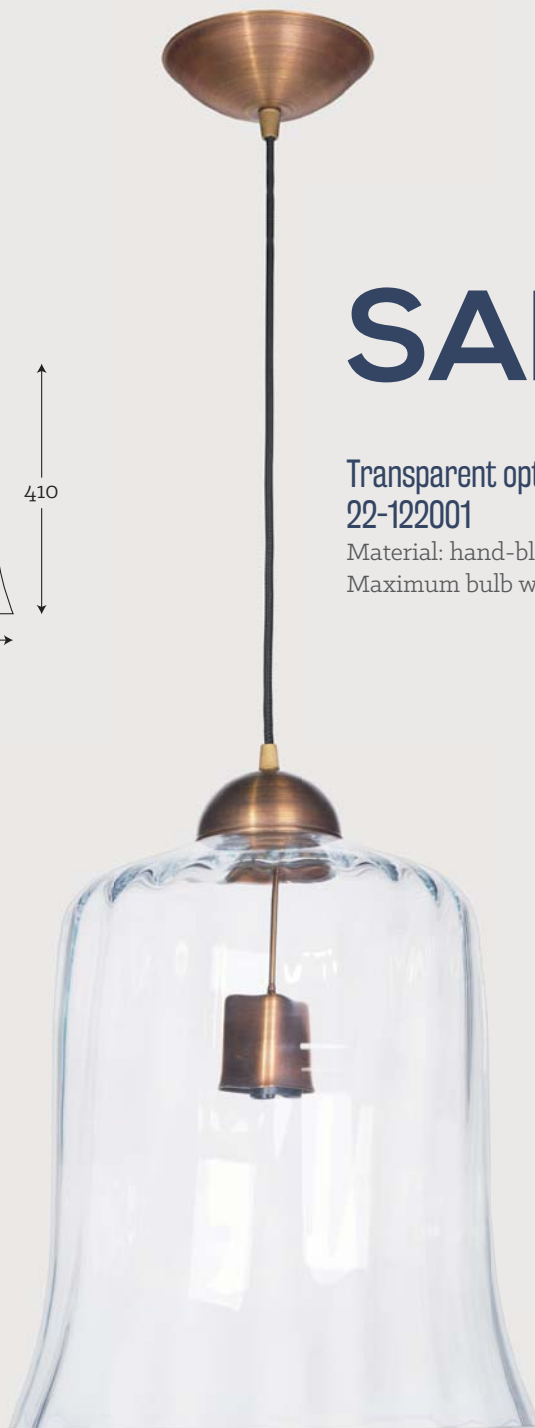

Details do matter.

PENDANT LAMPS

MUNA

Set of 5 Glass balls
26-5001001

Material: hand-blown glass, stainless steel

Maximum bulb wattage: 40W, 5 × E27

types of metal finish

BACAN

Material: hand-blown glass, copper
Maximum bulb wattage: 40W, 1 × E27

types of metal finish

ARRAN

Optic Gray
23-1414001

Material: hand-blown glass, copper
Maximum bulb wattage: 40W, 1 × E27

types of metal finish

SUMBA

Transparent
21-1001001

Material: hand-blown glass, stainless steel
Maximum bulb wattage: 60W, 1 × E27

types of metal finish

SAMMAR

Transparent optic
22-122001

Material: hand-blown glass, old brass
Maximum bulb wattage: 60W, 1 × E27

types of metal finish

KING

Amber
24-1423001

Material: hand-blown glass, brass
Maximum bulb wattage: 60W, 1 × E27

types of metal finish

PICO

Transparent
25-1003001

Material: hand-blown glass, brass
Maximum bulb wattage: 40W, 1 × E27