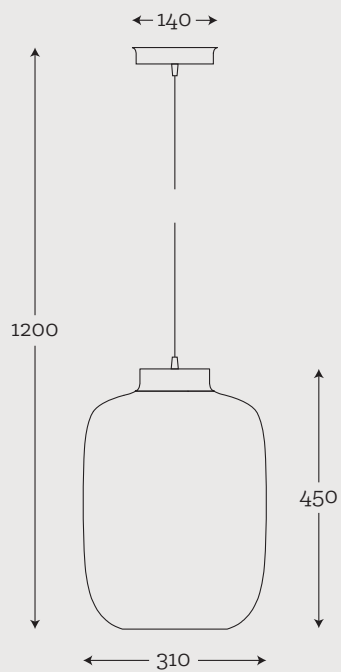

LAUT

Gray
29-1101001

Material: hand-blown glass, stainless steel
Maximum bulb wattage: 60W, 1 × E27

types of metal finish