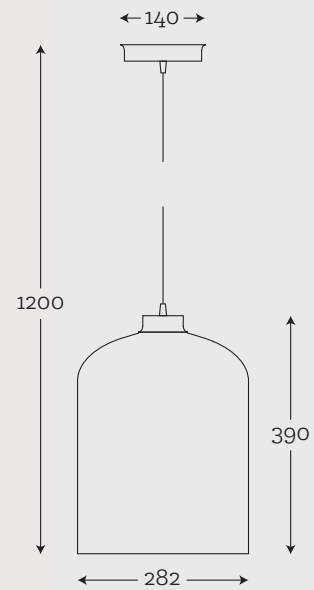

SUMBA

Transparent
21-1001001

Material: hand-blown glass, stainless steel
Maximum bulb wattage: 60W, 1 × E27