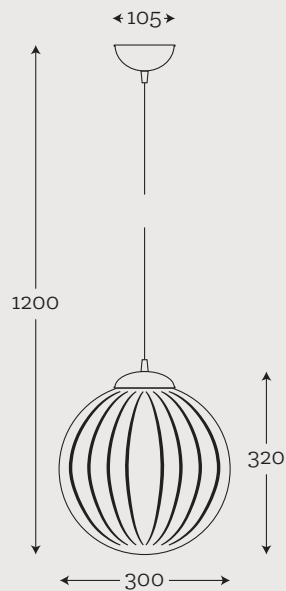

Available colors

Set of 6 Glass balls 27-6991001

Material: hand-blown glass, stainless steel

Maximum bulb wattage:

40W – 3 × E27, 25W – 3 × E14

types of metal finish

ARRAN

Optic Baltic Green
23-1404001

Material: hand-blown glass, copper
Maximum bulb wattage: 40W, 1 × E27

types of metal finish

ARRAN

Optic Gray
23-1414001

Material: hand-blown glass, copper
Maximum bulb wattage: 40W, 1 × E27

types of metal finish