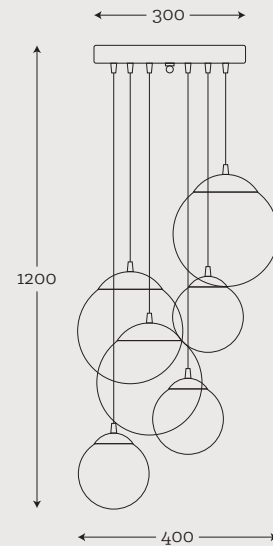

Details do matter.

PENDANT LAMPS

MUNA

Set of 5 Glass balls
26-5001001

Material: hand-blown glass, stainless steel

Maximum bulb wattage: 40W, 5 × E27

types of metal finish

BACAN

Available colors

Set of 6 Glass balls 27-6991001

Material: hand-blown glass, stainless steel

Maximum bulb wattage:

40W – 3 × E27, 25W – 3 × E14

types of metal finish

ARRAN

Optic Baltic Green
23-1404001

Material: hand-blown glass, copper
Maximum bulb wattage: 40W, 1 × E27

types of metal finish

ARRAN

Optic Gray
23-1414001

Material: hand-blown glass, copper
Maximum bulb wattage: 40W, 1 × E27

types of metal finish