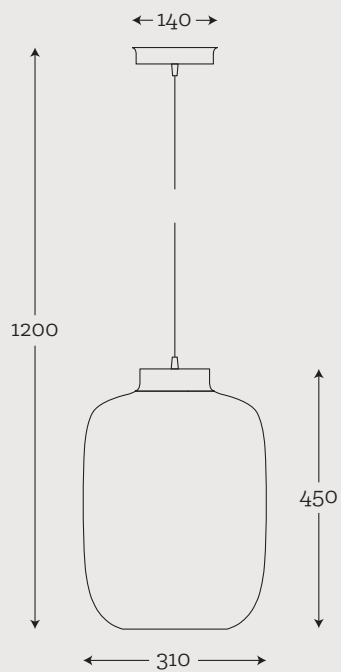

LAUT

Amber
29-1421001

Material: hand-blown glass, stainless steel
Maximum bulb wattage: 60W, 1 × E27

types of metal finish