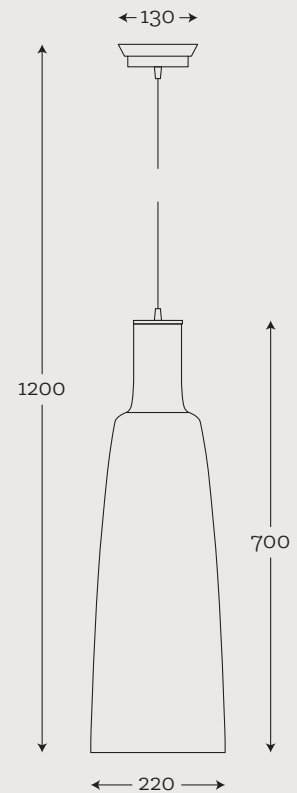

Available colors

Set of 6 Glass balls 27-6991001

Material: hand-blown glass, stainless steel

Maximum bulb wattage:

40W – 3 × E27, 25W – 3 × E14

types of metal finish

ARRAN

Optic Baltic Green
23-1404001

Material: hand-blown glass, copper
Maximum bulb wattage: 40W, 1 × E27

types of metal finish

ARRAN

Optic Gray
23-1414001

Material: hand-blown glass, copper
Maximum bulb wattage: 40W, 1 × E27

types of metal finish

SUMBA

Transparent
21-1001001

Material: hand-blown glass, stainless steel
Maximum bulb wattage: 60W, 1 × E27

types of metal finish

SAMMAR

Transparent optic
22-122001

Material: hand-blown glass, old brass
Maximum bulb wattage: 60W, 1 × E27

types of metal finish

KING

Amber
24-1423001

Material: hand-blown glass, brass
Maximum bulb wattage: 60W, 1 × E27

types of metal finish

PICO

Transparent
25-1003001

Material: hand-blown glass, brass
Maximum bulb wattage: 40W, 1 × E27