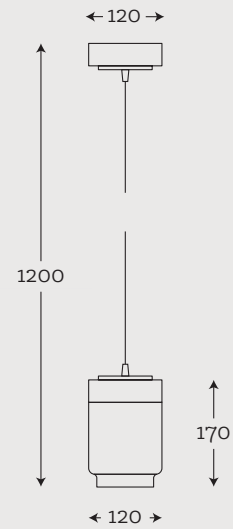

types of metal finish

REUNION

Transparent
30-1003001

Material: hand-blown glass, brass
Maximum bulb wattage: 60W, 1 × E27

types of metal finish

FOGO

Transparent
28-1003001

Material: hand-blown glass, brass
Maximum bulb wattage: 60W, 1 × E27