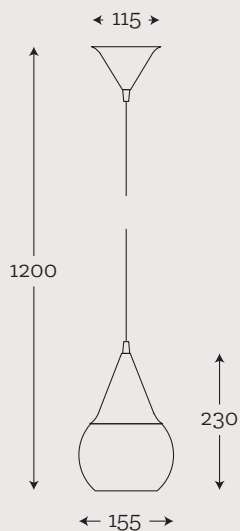

types of metal finish

KING

Amber
24-1423001

Material: hand-blown glass, brass
Maximum bulb wattage: 60W, 1 × E27

types of metal finish

PICO

Transparent
25-1003001

Material: hand-blown glass, brass
Maximum bulb wattage: 40W, 1 × E27